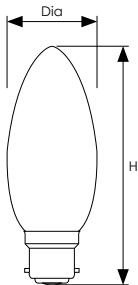

Candle Zig-Zag Filament

A modern renaissance-style decorative candle lamp featuring a hand-wound zig-zag filament design. Fully dimmable to give that sought-after warm incandescent glow with the added benefit of a 3,000 hour life.

- 3,000 hour life
- Amber tinted clear glass finish
- 7 anchor zig-zag filament design
- 6,000 switching cycles
- BC-B22d or SES-E14 cap
- Fully dimmable
- Internally fused for your safety

Product Code	Watts (W)	Volts (V)	Cap	Finish	Initial Lumens (lm)	Dimensions (mm)		Energy Rating	Order Qty
						Dia	H		
Single Carton									
AB003	40	240	BC-B22d	Amber Tinted	140	35	97		1
AB004	40	240	SES-E14	Amber Tinted	140	35	97		1