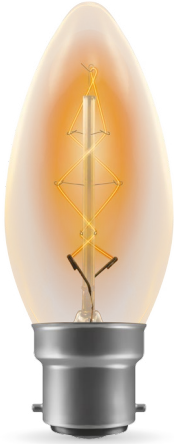

Candle Zig-Zag Filament

A modern renaissance-style decorative candle lamp featuring a hand-wound zig-zag filament design. Fully dimmable to give that sought-after warm incandescent glow with the added benefit of a 3,000 hour life.

- 3,000 hour life
- Amber tinted clear glass finish
- 7 anchor zig-zag filament design
- 6,000 switching cycles
- BC-B22d or SES-E14 cap
- Fully dimmable
- Internally fused for your safety

Product Code	Watts (W)	Volts (V)	Cap	Finish	Initial Lumens (lm)	Dimensions (mm)		Energy Rating	Order Qty
						Dia	H		
Single Carton									
AB003	40	240	BC-B22d	Amber Tinted	140	35	97		1
AB004	40	240	SES-E14	Amber Tinted	140	35	97		1