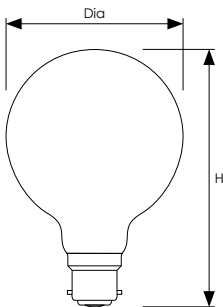

Globe Squirrel Cage Filament

Modern renaissance-style decorative globe lamps available in a range of sizes. Featuring a hand-wound squirrel cage filament design. Fully dimmable to give that sought-after warm incandescent glow with the added benefit of a 3,000 hour life.

- 3,000 hour life
- Amber tinted clear glass finish
- 19 anchor squirrel cage filament design
- 6,000 switching cycles
- BC-B22d or ES-E27 cap
- Fully dimmable
- Internally fused for your safety

Product Code	Watts (W)	Volts (V)	Cap	Finish	Initial Lumens (lm)	Dimensions (mm)		Energy Rating	Order Qty
						Dia	H		
G80 Single Carton									
AB005	60	240	BC-B22d	Amber Tinted	180	80	118		1
AB006	60	240	ES-E27	Amber Tinted	180	80	118		1
G95 Single Carton									
AB007	60	240	BC-B22d	Amber Tinted	180	95	138		1
AB008	60	240	ES-E27	Amber Tinted	180	95	138		1
G125 Single Carton									
AB009	60	240	BC-B22d	Amber Tinted	180	125	176		1
AB010	60	240	ES-E27	Amber Tinted	180	125	176		1