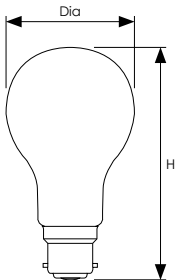

GLS Quad Loop Filament

A modern renaissance-style decorative GLS lamp featuring a hand-wound quad loop filament design. Fully dimmable to give that sought-after warm incandescent glow with the added benefit of a 3,000 hour life.

- 3,000 hour life
- Amber tinted clear glass finish
- 23 anchor quad loop filament design
- 6,000 switching cycles
- BC-B22d or ES-E27 cap
- Fully dimmable
- Internally fused for your safety

Product Code	Watts (W)	Volts (V)	Cap	Finish	Initial Lumens (lm)	Dimensions (mm)		Energy Rating	Order Qty
						Dia	H		
Single Carton									
AB001	60	240	BC-B22d	Amber Tinted	180	60	105		1
AB002	60	240	ES-E27	Amber Tinted	180	60	105		1