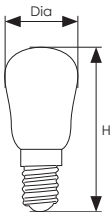

# LED Coloured Sign 1.3W

Low energy LED coloured sign lamp with a solid colour finish internally applied for durability. Full glass housing. IP65 rated for use outdoors (only in a suitable IP65 rated socket). Not suitable for dimming.

- Energy saving LED Coloured Sign/Pygmy - ideal for retrofit
- Internally coated for fade resistant vibrant colour
- IP65 rated, can be used in a suitable IP65 socket
- 25,000 hour rated life
- 50,000 switching cycles
- Instant full light
- Not suitable for dimming

Product Code	Watts (W)	Volts (V)	Cap	Finish	Dimensions (mm)		Energy Rating	Order Qty
					Dia	H		
<b>Single Carton</b>								
9066	1.3	240	SES-E14	Amber	25	60	A	1
9073	1.3	240	SES-E14	Blue	25	60	C	1
9080	1.3	240	SES-E14	Green	25	60	B	1
9097	1.3	240	SES-E14	Red	25	60	B	1
9103	1.3	240	SES-E14	Yellow	25	60	A*	1