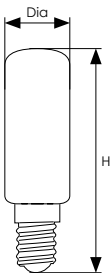

LED Cooker Hood

Special purpose LED retrofit cooker hood lamp with extremely low power consumption.

- 15,000 hour life
- 7,500 switching cycles
- 2700K warm white or 4000K cool white colour options
- Colour rendering index Ra≥80
- SES-E14 cap
- Opaque finish
- Not suitable for dimming
- For indoor use only

Product Code	Watts (W)	Volts (V)	Cap	Colour Appearance	Colour Temp (K)	Total Lumens (lm)	Incandescent Equivalent (W)	Dimensions (mm)		Energy Rating	Order Qty
								Dia	H		
Single Carton											
5280	5	240	SES-E14	Warm White	2700	400	35	25	86	A++	10
5679	5	240	SES-E14	Cool White	4000	430	35	25	86	A++	10