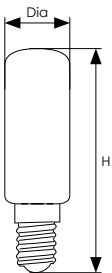

LED Cooker Hood

Special purpose LED retrofit cooker hood lamp with extremely low power consumption.

- 15,000 hour life
- 7,500 switching cycles
- 2700K warm white or 4000K cool white colour options
- Colour rendering index Ra≥80
- SES-E14 cap
- Opaque finish
- Not suitable for dimming
- For indoor use only

Product Code	Watts (W)	Volts (V)	Cap	Colour Appearance	Colour Temp (K)	Total Lumens (lm)	Incandescent Equivalent (W)	Dimensions (mm)		Energy Rating	Order Qty
								Dia	H		
Single Carton											
5280	5	240	SES-E14	Warm White	2700	400	35	25	85	A++	1
5679	5	240	SES-E14	Cool White	4000	430	35	25	85	A++	1