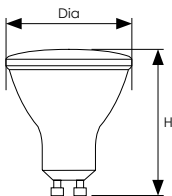

3W/4W LED GU10 SMD

Energy efficient LED retrofit GU10 lamp with ceramic heat sink.

- 25,000 hour life
- 12,500 switching cycles
- 3000K warm white, 4000K cool white or 6000K daylight colour options
- Colour rendering index Ra≥80
- GU10 cap
- Suitable for fire rated downlights
- Not suitable for dimming
- Recommended for indoor use only

Product Code	Watts (W)	Volts (V)	Cap	Colour Appearance	Colour Temp (K)	Total Lumens (lm)	Halogen Equiv. (W)	Beam Angle	Dimensions (mm)		Energy Rating	Order Qty
									Dia	H		
Single Carton												
LGU103WWSMD	3	240	GU10	Warm White	3000	225	39	100°	50	57	A++	10
LGU103CWSMD	3	240	GU10	Cool White	4000	270	46	100°	50	57	A++	10
LGU103DLSMD	3	240	GU10	Daylight	6000	225	39	100°	50	57	A++	10
LGU104WWSMD	4	240	GU10	Warm White	3000	320	53	110°	50	57	A++	10
LGU104CWSMD	4	240	GU10	Cool White	4000	350	56	110°	50	57	A++	10
LGU104DLSMD	4	240	GU10	Daylight	6000	340	53	110°	50	57	A++	10