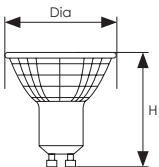

LED Glass GU10 COB

LED retrofit lamp featuring a full glass body to mimic exact shape and size as a halogen GU10 lamp but featuring the latest low energy LED COB technology.

- 20,000 hour life
- 10,000 switching cycles
- 2700K warm white, 4000K cool white
- Colour rendering index Ra≥80
- GU10 cap
- Suitable for fire rated downlights
- Not suitable for dimming
- For indoor use only

Product Code	Watts (W)	Volts (V)	Cap	Colour Appearance	Colour Temp (K)	Useful Lumens (lm)	Total Lumens (lm)	Halogen Equiv. (W)	Beam Angle	Dimensions (mm)		Energy Rating	Order Qty
										Dia	H		
Non-Dimmable - Single Carton													
3262	5	240	GU10	Warm White	2700	400	425	50	40°	50	53	A+	1
3279	5	240	GU10	Cool White	4000	400	425	50	40°	50	53	A+	1