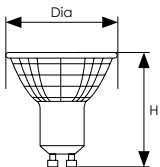

LED Glass GU10 COB

LED retrofit lamp featuring a full glass body to mimic exact shape and size as a halogen GU10 lamp but featuring the latest low energy LED COB technology.

- 20,000 hour life
- 10,000 switching cycles
- 2700K warm white, 4000K cool white
- Colour rendering index Ra≥80
- GU10 cap
- Suitable for fire rated downlights
- Not suitable for dimming
- For indoor use only

Product Code	Watts (W)	Volts (V)	Cap	Colour Appearance	Colour Temp (K)	Useful Lumens (lm)	Total Lumens (lm)	Halogen Equiv. (W)	Beam Angle	Dimensions (mm)		Energy Rating	Order Qty
										Dia	H		
Non-Dimmable - Single Carton													
3262	5	240	GU10	Warm White	2700	400	425	50	40°	50	53	A+	1
3279	5	240	GU10	Cool White	4000	400	425	50	40°	50	53	A+	1