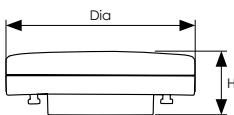

Product Code	Watts (W)	Volts (V)	Cap	Colour Appearance	Colour Temp (K)	Total Lumens (lm)	CFL Equiv. (W)	Beam Angle	Dimensions (mm)		Energy Rating	Order Qty
									Dia	H		
Single Carton												
5754	6	240	GX53	Warm White	2700	410	11	110°	75	25.5	A+	1
5761	6	240	GX53	Cool White	4000	420	11	110°	75	25.5	A+	1