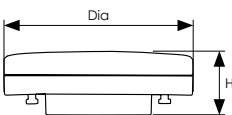

Product Code	Watts (W)	Volts (V)	Cap	Colour Appearance	Colour Temp (K)	Total Lumens (lm)	CFL Equiv. (W)	Beam Angle	Dimensions (mm)		Energy Rating	Order Qty
									Dia	H		
Single Carton												
5754	6	240	GX53	Warm White	2700	410	11	110°	75	25.5	A+	1
5761	6	240	GX53	Cool White	4000	420	11	110°	75	25.5	A+	1