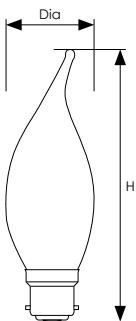

- 20,000 hour life
- 10,000 switching cycles
- 3000K warm white colour
- Colour rendering index Ra≥80
- BC-B22d, SBC-B15d, ES-E27 or SES-E14 cap
- Clear or satin glass finish
- Not suitable for dimming
- For indoor use only

Product Code	Watts (W)	Volts (V)	Cap	Finish	Colour Appearance	Colour Temp (K)	Total Lumens (lm)	Incan. Equivalent (W)	Dimensions (mm) Dia H	Energy Rating	Order Qty
Single Carton											
LCR3CBCWW	3	240	BC-B22d	Clear	Warm White	3000	300	28	45 71	A++	1
LCR3CSBCWW	3	240	SBC-B15d	Clear	Warm White	3000	300	28	45 71	A++	1
LCR3CESWW	3	240	ES-E27	Clear	Warm White	3000	300	28	45 73	A++	1
LCR3CESWW	3	240	SES-E14	Clear	Warm White	3000	300	28	45 73	A++	1
LCR3SABCWW	3	240	BC-B22d	Satin	Warm White	3000	260	26	45 71	A++	1
LCR3SASBCWW	3	240	SBC-B15d	Satin	Warm White	3000	260	26	45 71	A++	1
LCR3SAESWW	3	240	ES-E27	Satin	Warm White	3000	260	26	45 73	A++	1