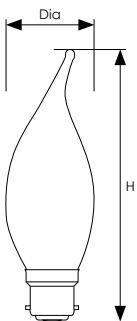

- 20,000 hour life
- 10,000 switching cycles
- 3000K warm white colour
- Colour rendering index Ra≥80
- BC-B22d or SBC-B15d caps
- Clear or satin glass finish
- Not suitable for dimming
- For indoor use only

Product Code	Watts (W)	Volts (V)	Cap	Finish	Colour Appearance	Colour Temp (K)	Total Lumens (lm)	Incan. Equivalent. (W)	Dimensions (mm)		Energy Rating	Order Qty
									Dia	H		
<b>Flared Candle - Single Carton</b>												
LFC3CBCWW	3	240	BC-B22d	Clear	Warm White	3000	300	28	35	101	A++	1
LFC3SBCWW	3	240	SBC-B15d	Clear	Warm White	3000	300	28	35	108	A++	1
LFC3SABCWW	3	240	BC-B22d	Satin	Warm White	3000	260	26	35	101	A++	1
LFC3SASBCWW	3	240	SBC-B15d	Satin	Warm White	3000	260	26	35	108	A++	1