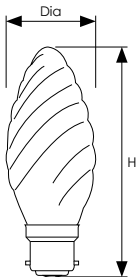

- 20,000 hour life
- 10,000 switching cycles
- 3000K warm white colour
- Colour rendering index Ra≥80
- Clear or satin glass finish
- Not suitable for dimming
- For indoor use only

Product Code	Watts (W)	Volts (V)	Cap	Finish	Colour Appearance	Colour Temp (K)	Total Lumens (lm)	Incan. Equivalent. (W)	Dimensions (mm) Dia H	Energy Rating	Order Qty
<b>Single Carton</b>											
LTC3CESWW	3	240	ES-E27	Clear	Warm White	3000	300	28	35 91	A++	1
LTC3SABCWW	3	240	BC-B22d	Satin	Warm White	3000	260	26	35 89	A++	1