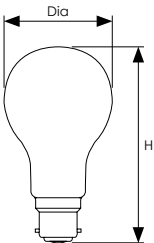

- 1,000 hour life
- Suitable for outdoor use
- Choice of 6 colour finishes
- BC-B22d cap
- Internally fused for safety

Product Code	Watts (W)	Volts (V)	Cap	Finish	Dimensions (mm)		Energy Rating	Order Qty
					Dia	H		
Single Carton								
25ABC-COL	25	240	BC-B22d	Amber	60	103		100
25BBC-COL	25	240	BC-B22d	Blue	60	103		100
25GBC-COL	25	240	BC-B22d	Green	60	103		100
25PIBC-COL	25	240	BC-B22d	Pink	60	103		100
25RBC-COL	25	240	BC-B22d	Red	60	103		100
25YBC-COL	25	240	BC-B22d	Yellow	60	103		100