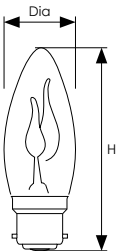

Flicker Flame Candle

A realistic and decorative flickering flame effect lamp suitable for creating a warm and inviting appearance in any location.

- 35mm plain glass
- BC-B22d cap
- Internally fused for safety

Product Code	Volts (V)	Cap	Finish	Dimensions (mm)		Energy Rating	Order Qty
				Dia	H		
Single Carton							
FFCBC	240	BC-B22d	Clear	35	90		50

BC-B22d Cap

We have valued our reputation since 1878, why risk yours with anyone else?