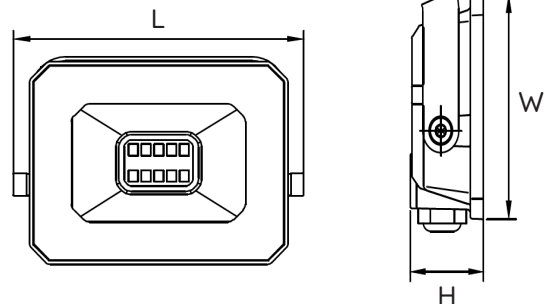

Dimensions

Width (W):	63mm
Height (H):	49mm
Length (L):	86mm
Product Weight:	0.17kg

Packaging

EAN13 Barcode:	5055579317610
Single Carton Length:	15.5cm
Single Carton Width:	5cm
Single Carton Height:	9cm
Single Carton Volume:	702cm
Single Carton Weight:	0.19kg
Outer Carton GS1-128 Barcode:	0205055579317610375
Outer Carton Length:	53cm
Outer Carton Width:	33cm
Outer Carton Height:	20cm
Outer Carton Volume:	34980cm