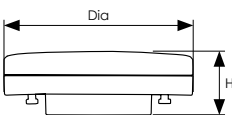

Product Code	Watts (W)	Volts (V)	Cap	Colour Appearance	Colour Temp (K)	Total Lumens (lm)	CFL Equiv. (W)	Beam Angle	Dimensions (mm)		Energy Rating	Order Qty
									Dia	H		
<b>Single Carton</b>												
5754	6	240	GX53	Warm White	2700	410	11	110°	75	25.5	A+	1
5761	6	240	GX53	Cool White	4000	420	11	110°	75	25.5	A+	1