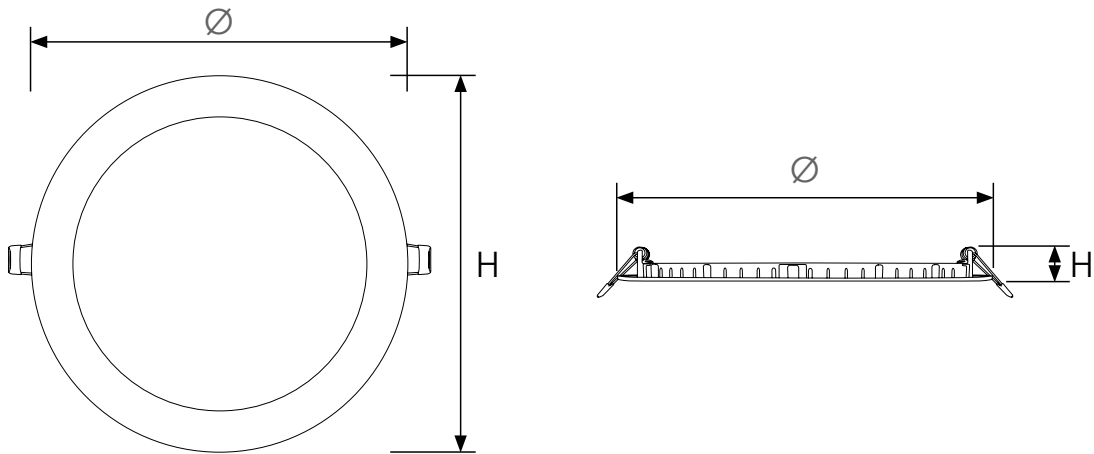

Life Span

Rated Life:	50,000hrs
Warranty:	5years (2 years on-site*)

Dimensions

Diameter Ø:	225mm
Height H:	20mm
Cutout Ø:	215mm
Product Weight:	0.42KG

Mechanical

Housing Material:	TP(a) rated diffuser
Ingress Protection Code:	IP44
Impact Protection Rating:	IK06
Appliance Class:	II
Mercury (Hg) Content:	0mg
Ambient Operating Temperature:	-25°C ~ 50°C