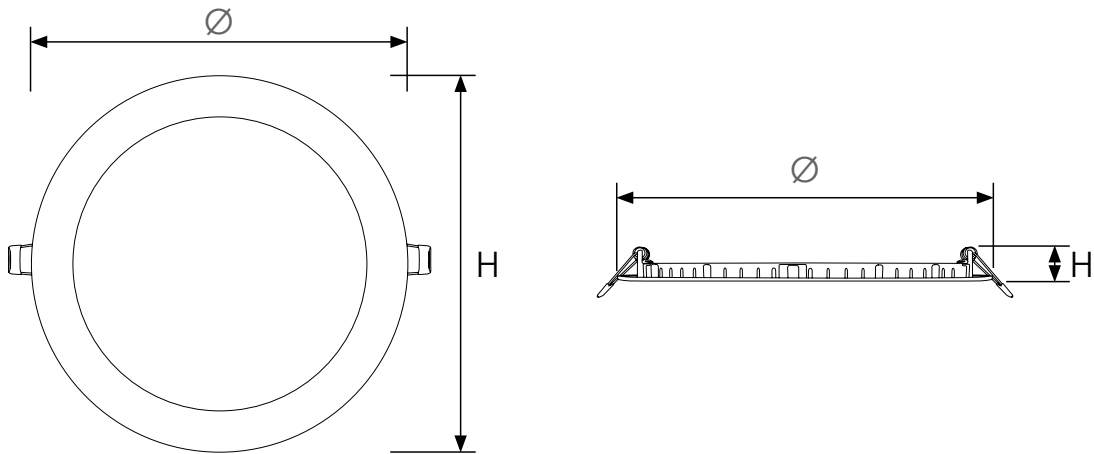

Photometry

Rated Beam Angle:	120°
Rated Total Luminous Flux:	1200lm
Colour Temperature:	3000K/4000K/6500K
Colour Name:	Selectable CCT
Colour Rendering Index:	≥ 80
Colour Consistency SDCM:	≤ 6
DUV:	± 0.0006
Starting Time:	Instant full light
Warm Up Time (to 60% Light Output):	<0.5 seconds
Efficiency:	100lm/watt

Life Span

Rated Life:	50,000hrs
Warranty:	5years (2 years on-site*)

Dimensions

Diameter Ø:	170mm
Height H:	20mm
Cutout Ø:	160mm
Product Weight:	0.28KG

Mechanical

Housing Material:	TP(a) rated diffuser
Ingress Protection Code:	IP44
Impact Protection Rating:	IK06
Appliance Class:	II
Mercury (Hg) Content:	0mg
Ambient Operating Temperature:	-25°C ~ 50°C