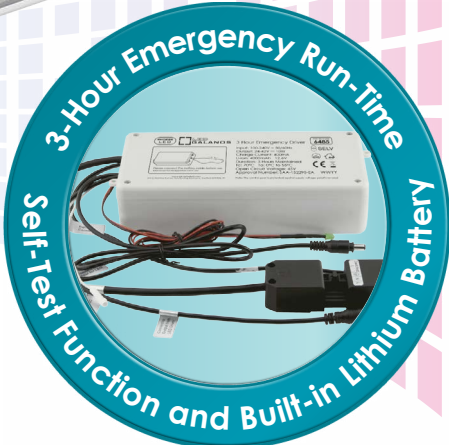

33W Galanos LED Decorative Louvre 600 x 600 LED Panel

- Back-lit integrated LED panel
- Deep-curved aluminium reflector
- Cold-rolled steel construction with treated phosphate surface for improved corrosion, wear and flame resistance
- IP20 rated for indoor use
- Not suitable for dimming

Low Glare UGR <19 Comfortable View Prismatic Diffuser High Efficiency 100lm/W Optional 3hr Emergency

5 YEAR LED LIMITED WARRANTY 330 Total Lumen 4000K Cool White 40,000 Hours Average Rated Life 3 Hours Emergency Maintenance Free Non-Dimmable Mercury Free

Lighting brilliance since 1878

3 Hour Emergency Kit

for Phoebe LED 33W Galanos LED
Decorative Louvre 600 x 600 LED Panel

- Emergency lighting module for use with Phoebe LED 33W Galanos LED Decorative Louvre 600 x 600 LED Panel
- 3 hour emergency duration
- Self-test function and charging indicator
- Built-in 4.0Ah lithium battery for safe, stable and long-lasting operation
- Constant wattage emergency driver
- Automatically switches between charge and discharging with power cut and restoration