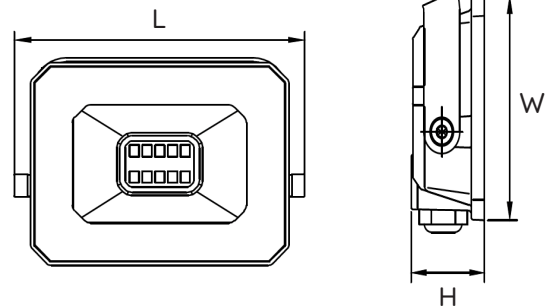

### Dimensions

Width (W):	84mm
Height (H):	49mm
Length (L):	114mm
Product Weight:	0.22kg

### Packaging

EAN13 Barcode:	5055579317634
Single Carton Length:	17.1cm
Single Carton Width:	5cm
Single Carton Height:	11.9cm
Single Carton Volume:	1017.45cm
Single Carton Weight:	0.26kg
Outer Carton GS1-128 Barcode:	0205055579317634375
Outer Carton Length:	36.5cm
Outer Carton Width:	27cm
Outer Carton Height:	26cm
Outer Carton Volume:	25623cm