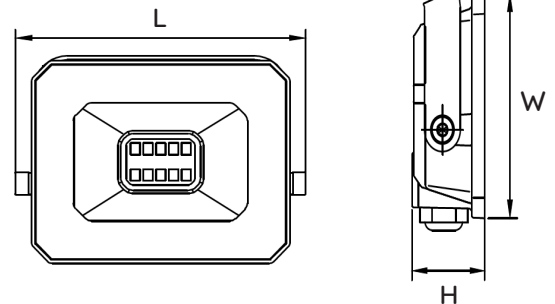

Dimensions

Width (W):	100mm
Height (H):	25mm
Length (L):	144mm
Product Weight:	0.25kg

Packaging

EAN13 Barcode:	5055579317726
Single Carton Length:	16cm
Single Carton Width:	3cm
Single Carton Height:	13.5cm
Single Carton Volume:	648cm
Single Carton Weight:	0.27kg
Outer Carton GS1-128 Barcode:	0205055579317726375
Outer Carton Length:	34cm
Outer Carton Width:	17.5cm
Outer Carton Height:	29cm
Outer Carton Volume:	17255cm