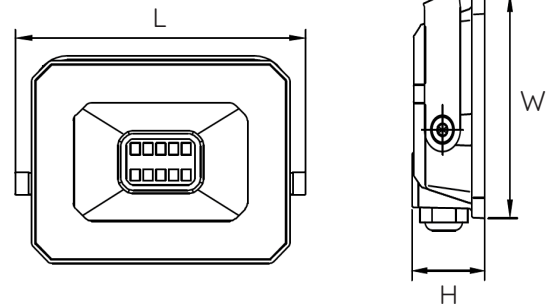

Dimensions

Width (W):	63mm
Height (H):	49mm
Length (L):	86mm
Product Weight:	0.17kg

Packaging

EAN13 Barcode:	5055579317696
Single Carton Length:	15.6cm
Single Carton Width:	5cm
Single Carton Height:	9cm
Single Carton Volume:	702cm
Single Carton Weight:	0.19kg
Outer Carton GS1-128 Barcode:	0205055579317696375
Outer Carton Length:	53cm
Outer Carton Width:	33cm
Outer Carton Height:	20cm
Outer Carton Volume:	34980cm