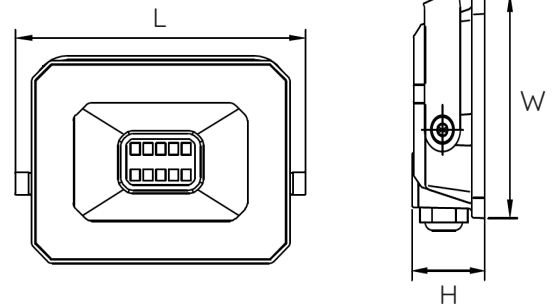

### Dimensions

Width (W):	125mm
Height (H):	51.2mm
Length (L):	178mm
Product Weight:	0.45kg

### Packaging

EAN13 Barcode:	5055579317757
Single Carton Length:	21.5cm
Single Carton Width:	5cm
Single Carton Height:	18.3cm
Single Carton Volume:	1967.25cm
Single Carton Weight:	0.51kg
Outer Carton GS1-128 Barcode:	0205055579317757375
Outer Carton Length:	27cm
Outer Carton Width:	23.5cm
Outer Carton Height:	39cm
Outer Carton Volume:	24745.5cm