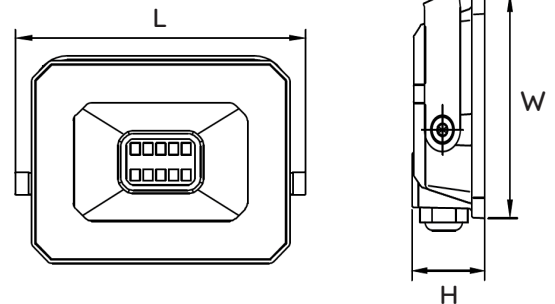

Dimensions

Width (W):	84mm
Height (H):	24.5mm
Length (L):	114mm
Product Weight:	0.18kg

Packaging

EAN13 Barcode:	5055579317702
Single Carton Length:	13.3cm
Single Carton Width:	3cm
Single Carton Height:	11.5cm
Single Carton Volume:	458.85cm
Single Carton Weight:	0.19kg
Outer Carton GS1-128 Barcode:	0205055579317702375
Outer Carton Length:	33cm
Outer Carton Width:	28.8cm
Outer Carton Height:	25cm
Outer Carton Volume:	23760cm