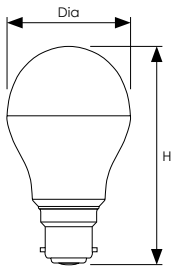

LED GLS Thermal Plastic

LED GLS replacement lamp. Lightweight thermal plastic heat dissipating body and opal lens. True retrofit replacements for incandescent lamps.

- Exact equivalent brightness for regular 40W, 60W, 75W or 100W incandescent GLS lamps
- 15,000 hour life
- 7,500 switching cycles
- 2700K warm white, 4000K cool white or 6500K daylight colour options
- Colour rendering index Ra≥80
- BC-B22d or ES-E27 cap
- Opal finish
- Not suitable for dimming
- Recommended for indoor use only

Product Code	Watts (W)	Volts (V)	Cap	Colour Appearance	Colour Temp (K)	Total Lumens (lm)	Incandescent Equivalent (W)	Dimensions (mm) Dia H	Energy Rating	Order Qty
40W Equivalent - Single Carton										
7314	6	240	BC-B22d	Warm White	2700	470	40	60 110	A+	10
7321	6	240	ES-E27	Warm White	2700	470	40	60 110	A+	10
60W Equivalent - Single Carton										
7338	9.5	240	BC-B22d	Warm White	2700	806	60	60 110	A+	10
7345	9.5	240	ES-E27	Warm White	2700	806	60	60 110	A+	10
7352	9.5	240	BC-B22d	Cool White	4000	806	60	60 110	A+	10
7369	9.5	240	ES-E27	Cool White	4000	806	60	60 110	A+	10
75W Equivalent - Single Carton										
7376	12	240	BC-B22d	Warm White	2700	1055	75	65 120	A+	10
7383	12	240	ES-E27	Warm White	2700	1055	75	65 120	A+	10
7390	12	240	BC-B22d	Cool White	4000	1055	75	65 120	A+	10
7406	12	240	ES-E27	Cool White	4000	1055	75	65 120	A+	10
7413	12	240	BC-B22d	Daylight	6500	1055	75	65 120	A+	10
7420	12	240	ES-E27	Daylight	6500	1055	75	65 120	A+	10
100W Equivalent - Single Carton										
7499	14	240	BC-B22d	Warm White	2700	1521	100	70 128	A+	10
7505	14	240	ES-E27	Warm White	2700	1521	100	70 128	A+	10