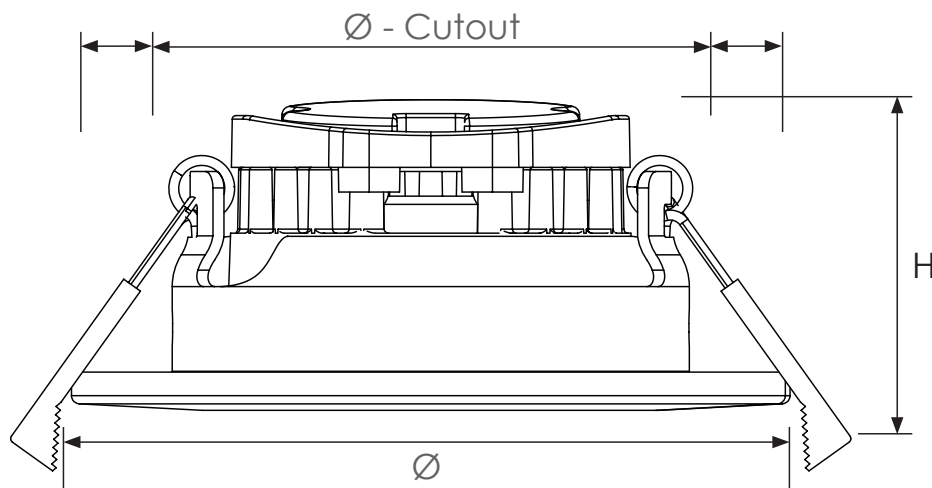

Technical Specifications

General

Part Code:	17153
Product Name:	Firesafe Integrated Adjustable
Luminous Flux:	440/690/920lm
Beam Angle:	60°
Life:	50,000hrs
Dimmable:	Dim
Energy Saving:	Yes
Fully fire tested:	30/60/90 min for solid timer & I-joists

Life Span

Rated Life:	50,000hrs
Warranty:	5years

Dimensions

Diameter Ø:	87mm
Height H:	38mm
Cutout Ø:	68-72mm
Product Weight:	0.18KG

Mechanical

Housing Material:	Steel and Polycarbonate
Ingress Protection Code:	IP65 (IP20 Top)
Appliance Class:	II
Mercury (Hg) Content:	0mg
Ambient Operating Temperature:	-20°C ~ 45°C

Optional bezels

Packaging

EAN13 Barcode:	5055579317153
Single Carton Length:	100.00mm
Single Carton Width:	100.00mm
Single Carton Height:	75.00mm
Single Carton Volume:	750000.00cm ³
Single Carton Weight:	0.23KG
Outer Carton GS1-128 Barcode:	02050555793171533750
Outer Carton Quantity:	50
Outer Carton Length:	520.00cm
Outer Carton Width:	220.00cm
Outer Carton Height:	400.00cm
Outer Carton Volume:	45760000.00cm ³
Outer Carton Weight:	12KG