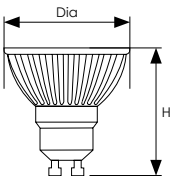

4W LED GU10 COB

High powered LED retrofit GU10 lamp for energy saving.

- 25,000 hour life
- 12,500 switching cycles
- 3000K warm white, 4000K cool white or 6000K daylight colour options
- Colour rendering index Ra≥80
- GU10 cap
- Suitable for fire rated downlights
- Not suitable for dimming
- Recommended for indoor use only

Product Code	Watts (W)	Volts (V)	Cap	Colour Appearance	Colour Temp (K)	Useful Lumens (lm)	Total Lumens (lm)	Halogen Equiv. (W)	Beam Angle	Dimensions (mm)		Energy Rating	Order Qty
										Dia	H		
Single Carton													
LGU104WWCOB	4	240	GU10	Warm White	3000	230	285	40	30°	50	55	A+	10
LGU104CWCOB	4	240	GU10	Cool White	4000	230	285	40	30°	50	55	A+	10
LGU104DLCOB	4	240	GU10	Daylight	6000	230	285	40	30°	50	55	A+	10