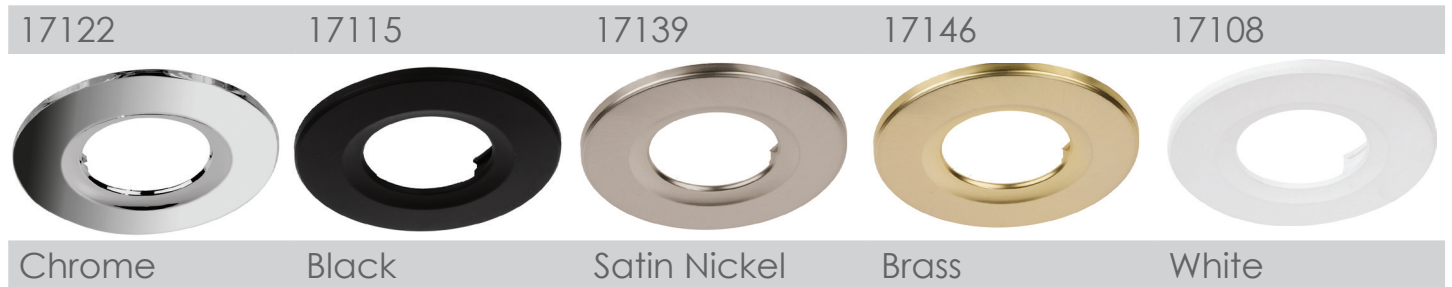

17092

PHOEBE
LED

Firesafe LED Integrated Downlight CCT/MW with White Bezel

- 4-CCT switchable 2700K/3000K/4000K/6000K
- Multi Wattage 4W/6W/8W
- IP65 rated
- 5-year warranty
- Supplied with white bezel
- 4 additional bezel options

Technical Specifications

General

Part Code:	17092
Product Name:	Firesafe Integrated
Luminous Flux:	480/720/960lm
Beam Angle:	60°
Life:	50,000hrs
Dimmable:	Dim
Energy Saving:	Yes
Fully fire tested:	30/60/90 min for solid timer & I-joists

Life Span

Rated Life:	50,000hrs
Warranty:	5years

Dimensions

Diameter Ø:	87mm
Height H:	45mm
Cutout Ø:	68-72mm
Product Weight:	0.2KG

Mechanical

Housing Material:	Steel and Polycarbonate
Ingress Protection Code:	IP65 (IP20 Top)
Appliance Class:	II
Mercury (Hg) Content:	0mg
Ambient Operating Temperature:	-20°C ~ 45°C

Optional bezels

Packaging

EAN13 Barcode:	505579317092
Single Carton Length:	100.00mm
Single Carton Width:	100.00mm
Single Carton Height:	85.00mm
Single Carton Volume:	850000.00cm ³
Single Carton Weight:	0.25KG
Outer Carton GS1-128 Barcode:	02050555793171533750
Outer Carton Quantity:	50
Outer Carton Length:	480.00cm
Outer Carton Width:	210.00cm
Outer Carton Height:	420.00cm
Outer Carton Volume:	45760000.00cm ³
Outer Carton Weight:	14KG