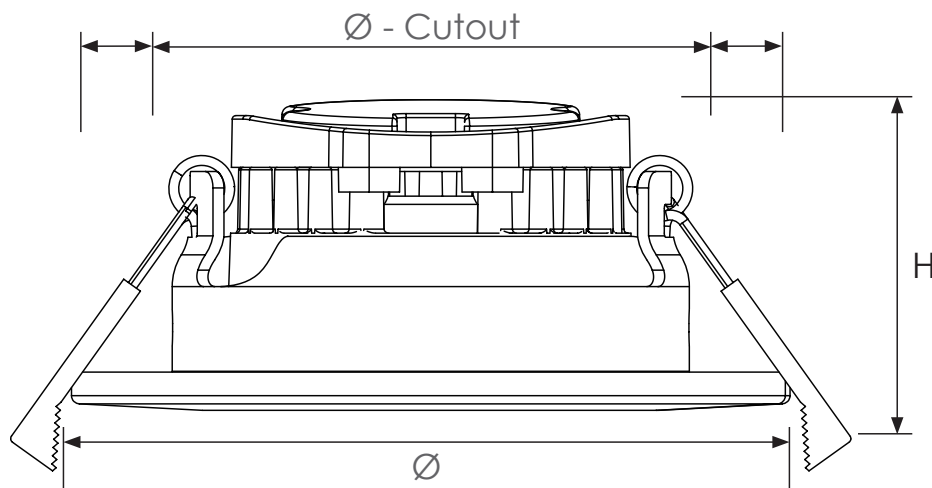

Technical Specifications

General

Part Code:	17092
Product Name:	Firesafe Integrated
Luminous Flux:	480/720/960lm
Beam Angle:	60°
Life:	50,000hrs
Dimmable:	Dim
Energy Saving:	Yes
Fully fire tested:	30/60/90 min for solid timer & I-joists

Life Span

Rated Life:	50,000hrs
Warranty:	5years

Dimensions

Diameter Ø:	87mm
Height H:	45mm
Cutout Ø:	68-72mm
Product Weight:	0.2KG

Mechanical

Housing Material:	Steel and Polycarbonate
Ingress Protection Code:	IP65 (IP20 Top)
Appliance Class:	II
Mercury (Hg) Content:	0mg
Ambient Operating Temperature:	-20°C ~ 45°C

Optional bezels

Packaging

EAN13 Barcode:	505579317092
Single Carton Length:	100.00mm
Single Carton Width:	100.00mm
Single Carton Height:	85.00mm
Single Carton Volume:	850000.00cm ³
Single Carton Weight:	0.25KG
Outer Carton GS1-128 Barcode:	02050555793171533750
Outer Carton Quantity:	50
Outer Carton Length:	480.00cm
Outer Carton Width:	210.00cm
Outer Carton Height:	420.00cm
Outer Carton Volume:	45760000.00cm ³
Outer Carton Weight:	14KG