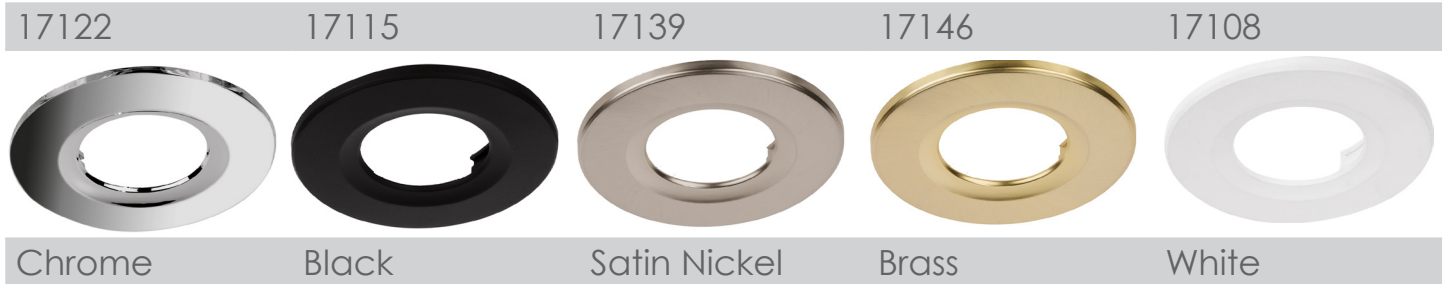

17092

PHOEBE
LED

Firesafe LED Integrated Downlight CCT/MW with White Bezel

- 4-CCT switchable 2700K/3000K/4000K/6000K
- Multi Wattage 4W/6W/8W
- IP65 rated
- 5-year warranty
- Supplied with white bezel
- 4 additional bezel options

Technical Specifications

General

Part Code:	170921
Product Name:	Firesafe Integrated
Luminous Flux:	480/720/960lm
Beam Angle:	60°
Life:	50,000hrs
Dimmable:	Dim
Energy Saving:	Yes
Fully fire tested:	30/60/90 min for solid timer & I-joists

Life Span

Rated Life:	50,000hrs
Warranty:	5years

Dimensions

Diameter Ø:	87mm
Height H:	45mm
Cutout Ø:	68-72mm
Product Weight:	0.2KG

Mechanical

Housing Material:	Steel and Polycarbonate
Ingress Protection Code:	IP65 (IP20 Top)
Appliance Class:	II
Mercury (Hg) Content:	0mg
Ambient Operating Temperature:	-20°C ~ 45°C

Optional bezels

Packaging

EAN13 Barcode:	505579317092
Single Carton Length:	100.00mm
Single Carton Width:	100.00mm
Single Carton Height:	85.00mm
Single Carton Volume:	850000.00cm ³
Single Carton Weight:	0.25KG
Outer Carton GS1-128 Barcode:	02050555793171533750
Outer Carton Quantity:	50
Outer Carton Length:	480.00cm
Outer Carton Width:	210.00cm
Outer Carton Height:	420.00cm
Outer Carton Volume:	45760000.00cm ³
Outer Carton Weight:	14KG