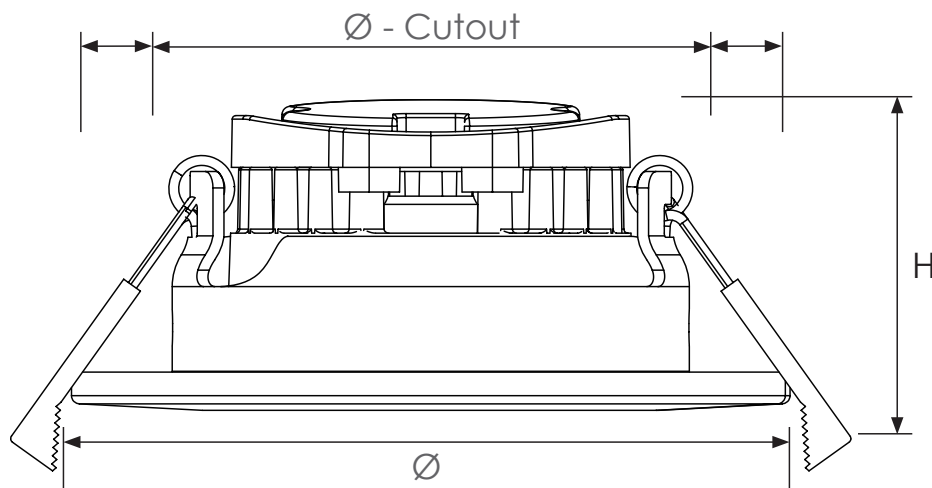

Technical Specifications

General

Part Code:	170921
Product Name:	Firesafe Integrated
Luminous Flux:	480/720/960lm
Beam Angle:	60°
Life:	50,000hrs
Dimmable:	Dim
Energy Saving:	Yes
Fully fire tested:	30/60/90 min for solid timer & I-joists

Life Span

Rated Life:	50,000hrs
Warranty:	5years

Dimensions

Diameter Ø:	87mm
Height H:	45mm
Cutout Ø:	68-72mm
Product Weight:	0.2KG

Mechanical

Housing Material:	Steel and Polycarbonate
Ingress Protection Code:	IP65 (IP20 Top)
Appliance Class:	II
Mercury (Hg) Content:	0mg
Ambient Operating Temperature:	-20°C ~ 45°C

Optional bezels

Packaging

EAN13 Barcode:	505579317092
Single Carton Length:	100.00mm
Single Carton Width:	100.00mm
Single Carton Height:	85.00mm
Single Carton Volume:	850000.00cm ³
Single Carton Weight:	0.25KG
Outer Carton GS1-128 Barcode:	02050555793171533750
Outer Carton Quantity:	50
Outer Carton Length:	480.00cm
Outer Carton Width:	210.00cm
Outer Carton Height:	420.00cm
Outer Carton Volume:	45760000.00cm ³
Outer Carton Weight:	14KG