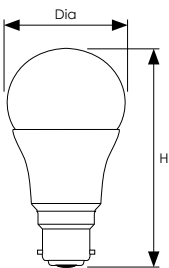

# LED GLS Thermal Plastic

LED GLS replacement lamp. Lightweight thermal plastic heat dissipating body and opal lens. True retrofit replacements for incandescent lamps.

- Exact equivalent brightness for regular 40W, 60W, 75W or 100W incandescent GLS lamps
- 15,000 hour life
- 30,000 switching cycles
- 2700K warm white, 4000K cool white or 6500K daylight colour options
- Colour rendering index Ra≥80
- BC-B22d or ES-E27 cap
- Opal finish
- Not suitable for dimming
- Recommended for indoor use only

Product Code	Watts (W)	Volts (V)	Cap	Colour Appearance	Colour Temp (K)	Total Lumens (lm)	Incandescent Equivalent (W)	Dimensions (mm) Dia H	Energy Rating	Order Qty
<b>40W Equivalent - Single Carton</b>										
11694	5.5	240	BC-B22d	Warm White	2700	470	40	60 112	A+	10
11700	5.5	240	ES-E27	Warm White	2700	470	40	60 112	A+	10
<b>60W Equivalent - Single Carton</b>										
11717	8.5	240	BC-B22d	Warm White	2700	806	60	60 120	A+	10
11724	8.5	240	ES-E27	Warm White	2700	806	60	60 120	A+	10
11731	8.5	240	BC-B22d	Cool White	4000	806	60	60 120	A+	10
11748	8.5	240	ES-E27	Cool White	4000	806	60	60 120	A+	10
<b>75W Equivalent - Single Carton</b>										
11755	11	240	BC-B22d	Warm White	2700	1055	75	60 120	A+	10
11762	11	240	ES-E27	Warm White	2700	1055	75	60 120	A+	10
11779	11	240	BC-B22d	Cool White	4000	1055	75	60 120	A+	10
11786	11	240	ES-E27	Cool White	4000	1055	75	60 120	A+	10
7413	12	240	BC-B22d	Daylight	6500	1055	75	65 120	A+	10
11809	11	240	ES-E27	Daylight	6500	1055	75	60 120	A+	10
<b>100W Equivalent - Single Carton</b>										
11878	15	240	BC-B22d	Warm White	2700	1521	100	65 120	A+	10
11885	15	240	ES-E27	Warm White	2700	1521	100	65 120	A+	10