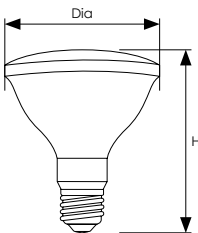

# LED Coloured PAR38

LED PAR (Pressed Aluminium Reflector) lamps feature a glass enclosure and highly reflective aluminium coating applied internally.

- 15,000 hour life
- 30,000 switching cycles
- ES-E27 cap
- Prismatic lens
- Available in a variety of colours
- Not suitable for dimming
- IP65 rated - Suitable for outdoor use

Product Code	Watts (W)	Volts (V)	Cap	Colour Appearance	Colour Temp (K)	Useful Lumens (lm)	Total Lumens (lm)	Halogen Equiv. (W)	Beam Angle	Dimensions (mm)	Energy Rating	Order Qty
											Dia	H
<b>Single Carton</b>												
4498	13W	240	ES-E27	Warm White	2700	830	1000	110	30°	123 132	A	1
4504	13W	240	ES-E27	Red				110	30°	123 132	B	1
4511	13W	240	ES-E27	Yellow				110	30°	123 132	A	1
4528	13W	240	ES-E27	Blue				110	30°	123 132	E	1
4535	13W	240	ES-E27	Green				110	30°	123 132	B	1