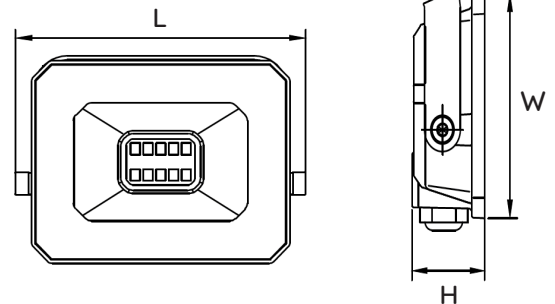

Dimensions

Width (W):	125mm
Height (H):	26.7mm
Length (L):	178mm
Product Weight:	0.36kg

Packaging

EAN13 Barcode:	5055579317665
Single Carton Length:	19.5cm
Single Carton Width:	3.2cm
Single Carton Height:	16cm
Single Carton Volume:	998.4cm
Single Carton Weight:	0.39kg
Outer Carton GS1-128 Barcode:	0205055579317665375
Outer Carton Length:	41cm
Outer Carton Width:	18.5cm
Outer Carton Height:	34cm
Outer Carton Volume:	25789cm