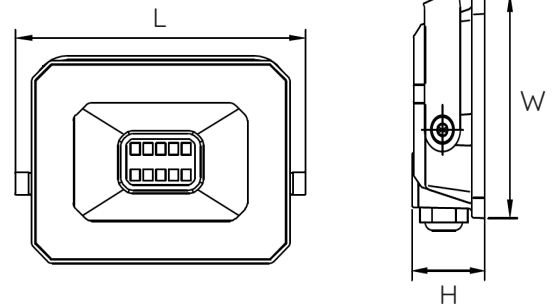

### Dimensions

Width (W):	84mm
Height (H):	49mm
Length (L):	114mm
Product Weight:	0.22kg

### Packaging

EAN13 Barcode:	5055579317719
Single Carton Length:	17.1cm
Single Carton Width:	5cm
Single Carton Height:	11.9cm
Single Carton Volume:	1017.45cm
Single Carton Weight:	0.26kg
Outer Carton GS1-128 Barcode:	0205055579317719375
Outer Carton Length:	36.5cm
Outer Carton Width:	27cm
Outer Carton Height:	26cm
Outer Carton Volume:	25623cm