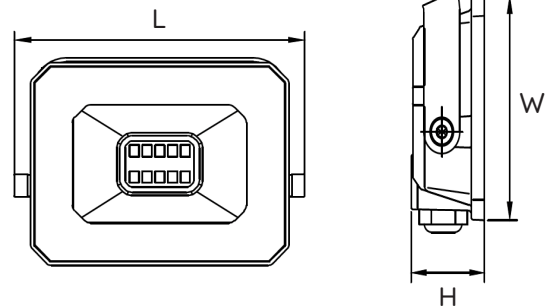

### Dimensions

Width (W):	125mm
Height (H):	51.2mm
Length (L):	178mm
Product Weight:	0.45kg

### Packaging

EAN13 Barcode:	5055579317672
Single Carton Length:	21.5cm
Single Carton Width:	5cm
Single Carton Height:	18.3cm
Single Carton Volume:	1967.25cm
Single Carton Weight:	0.51kg
Outer Carton GS1-128 Barcode:	0205055579317672375
Outer Carton Length:	27cm
Outer Carton Width:	23.5cm
Outer Carton Height:	39cm
Outer Carton Volume:	24745.5cm