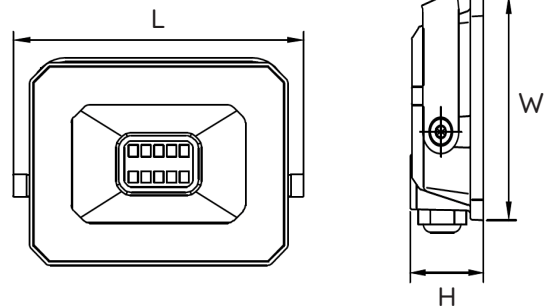

Dimensions

Width (W):	100mm
Height (H):	25mm
Length (L):	144mm
Product Weight:	0.31kg

Packaging

EAN13 Barcode:	5055579317641
Single Carton Length:	19.1cm
Single Carton Width:	5cm
Single Carton Height:	14.8cm
Single Carton Volume:	1413.40cm
Single Carton Weight:	0.36kg
Outer Carton GS1-128 Barcode:	0205055579317641375
Outer Carton Length:	40.5cm
Outer Carton Width:	27cm
Outer Carton Height:	32cm
Outer Carton Volume:	34992cm