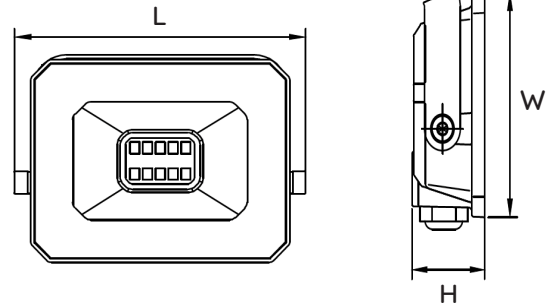

Dimensions

Width (W):	63mm
Height (H):	24.5mm
Length (L):	86mm
Product Weight:	0.11kg

Packaging

EAN13 Barcode:	5055579317603
Single Carton Length:	9.4cm
Single Carton Width:	3.2cm
Single Carton Height:	9.5cm
Single Carton Volume:	285.76cm
Single Carton Weight:	0.13kg
Outer Carton GS1-128 Barcode:	0205055579317603375
Outer Carton Length:	49.5cm
Outer Carton Width:	21.70cm
Outer Carton Height:	21cm
Outer Carton Volume:	22557.15m