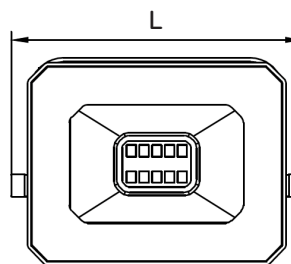

### Dimensions

Width (W):	100mm
Height (H):	25mm
Length (L):	144mm
Product Weight:	0.25kg